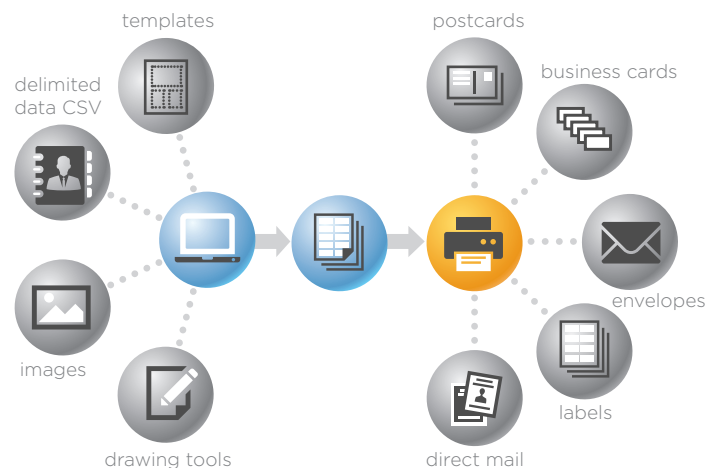

“SOMETIMES WE JUST DON'T COMMUNICATE”

VISIONDIRECT™

Create documents your
print and finishing equipment
can actually understand

ADDRESSING & DIRECT MAIL MARKETING

VisionDirect supports csv (delimited) data file mail merge for your mailing needs. Place data fields and intelligent mail barcodes directly onto the page for easy document addressing. VisionDirect even allows for personalized marketing with unique features like data driven images and personalized QR Codes.

CMYK+1 AND SPOT COLOR WITH EASE

With VisionDirect you don't need to be a Graphic Arts expert to access your printer's CMYK+1 capabilities. Designing documents with spot color is easier than ever, select "5th Color" from the color menu and VisionDirect will create a PDF with a '+1' layer that is compatible with your print device.

NEXT LEVEL ENVELOPE DESIGN

VisionDirect software simplifies the task of accurately formatting and adding personalized information to envelopes. It's easy! Select your envelope size, drop in your images, and place the data fields directly onto the document. With VisionDirect every envelope is a direct marketing opportunity. Elevate your envelope design with targeted images and messaging based on your data.

Easy Imposition: Click and Create

VisionDirect is the essential document formatting tool for any print shop. Select a template and format the perfect document for your print & finishing equipment, the first time and every time! Choose a predefined template from our extensive library including layouts for specific manufacturer products. Don't see what you need? Use our intuitive template wizard to create a custom template: select your document type (letter, card, envelope, etc.), paper size, document size and VisionDirect will do the rest.